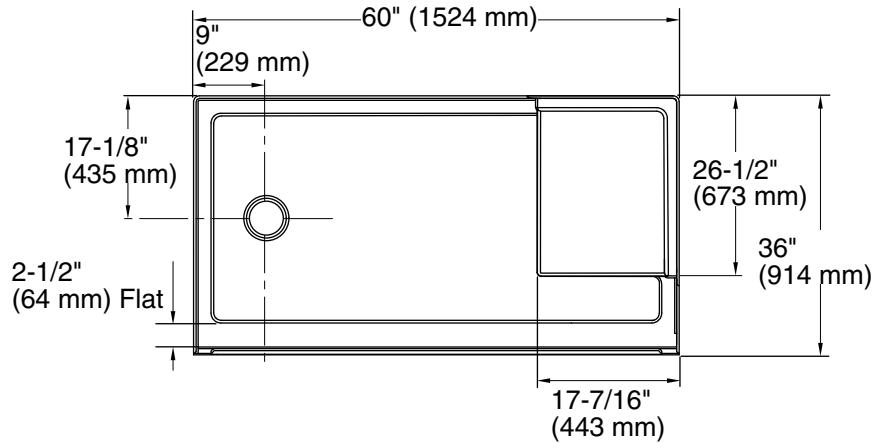

Features

- Low-threshold design for easy entry and exit.
- Single threshold for three-wall installation.
- Integral 18" (457 mm) undercut seat at right.
- Coordinates with other products in the Tresham collection.

Color	Code	Description
	0	White
	96	Biscuit
	47	Almond
	NY	Dune
	95	Ice™ Grey
	G9	Sandbar

Technical Information

All product dimensions are nominal.

- Installation: Three-wall alcove
- Drain location: Left
- Weight: 79.5 lbs (36.1 kg)
- Minimum floor load: 20 lbs/ft² (97.6 kg/m²)