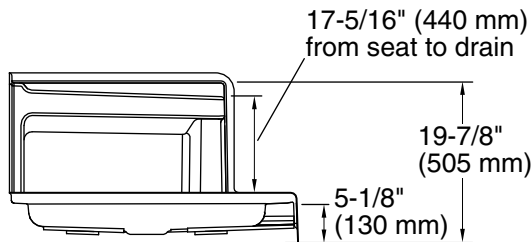

Features

- Low-threshold design for easy entry and exit.
- Single threshold for three-wall installation.
- Integral 18" (457 mm) undercut seat at right.
- Coordinates with other products in the Tresham collection.

Color	Code	Description
	0	White
	96	Biscuit
	47	Almond
	NY	Dune
	95	Ice™ Grey
	G9	Sandbar

Technical Information

All product dimensions are nominal.

- Installation: Three-wall alcove
- Drain location: Left
- Weight: 79.5 lbs (36.1 kg)
- Minimum floor load: 20 lbs/ft² (97.6 kg/m²)