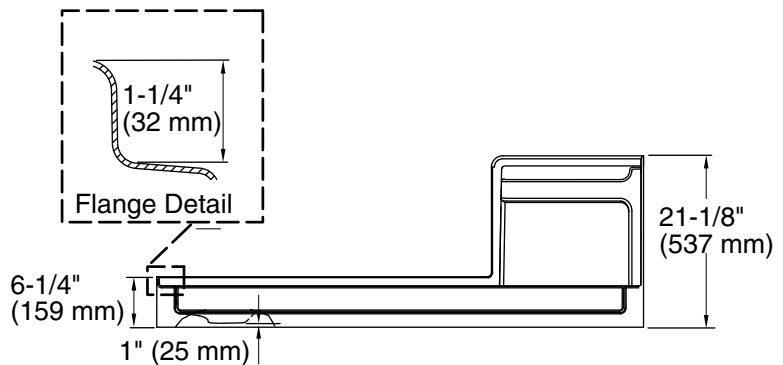

Features

- Low-threshold design for easy entry and exit.
- Single threshold for three-wall installation.
- Integral 18" (457 mm) undercut seat at right.
- Coordinates with other products in the Tresham collection.

Color	Code	Description
	0	White
	96	Biscuit
	47	Almond
	NY	Dune
	95	Ice™ Grey
	G9	Sandbar

Technical Information

All product dimensions are nominal.

- Installation: Three-wall alcove
- Drain location: Left
- Weight: 79.5 lbs (36.1 kg)
- Minimum floor load: 20 lbs/ft² (97.6 kg/m²)